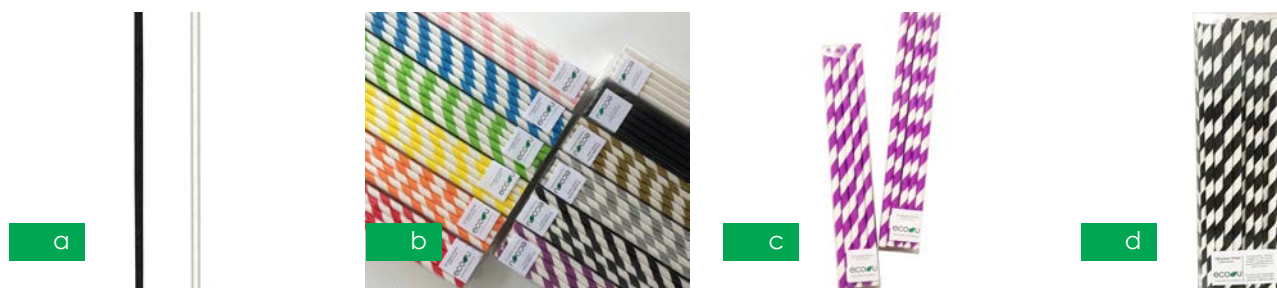

(a) solid black and white straws (b) available in 12 stock colours (c) retail pack of 25 (d) retail pack of 100

product name	pack of 25	pack of 100	pack of 250
cocktail straws (solid black)	-	-	$32.00 PS-SLRL14K
cocktail straws (solid white)	-	-	$32.00 PS-SLRL14W
blue striped straws	$4.00 PS-STR19B	$15.50 PS-STRL19B	-
red striped straws	$4.00 PS-STR19R	$15.50 PS-STRL19R	-
yellow striped straws	$4.00 PS-STR19Y	$15.50 PS-STRL19Y	-
pink striped straws	$4.00 PS-STR19P	$15.50 PS-STRL19P	-
green striped straws	$4.00 PS-STR19G	$15.50 PS-STRL19G	-
orange striped straws	$4.00 PS-STR19O	$15.50 PS-STRL19O	-
violet striped straws	$4.00 PS-STR19V	$15.50 PS-STRL19V	-
black striped straws	$4.00 PS-STR19K	$15.50 PS-STRL19K	-
solid black straws	$4.00 PS-SLR19K	$15.50 PS-SLRL19K	-
solid white straws	$4.00 PS-SLR19W	$15.50 PS-SLRL19W	-
kraft straws	$4.00 PS-SLR19F	$15.50 PS-SLRL19F	-
silver striped straws	$4.50 PS-STR19MS	$17.50 PS-STRL19MS	-
gold striped straws	$4.50 PS-STR19MG	$17.50 PS-STRL19MG	-
individually wrapped straws (solid black)	-	$24.00 PS-SLRL19K-W	-