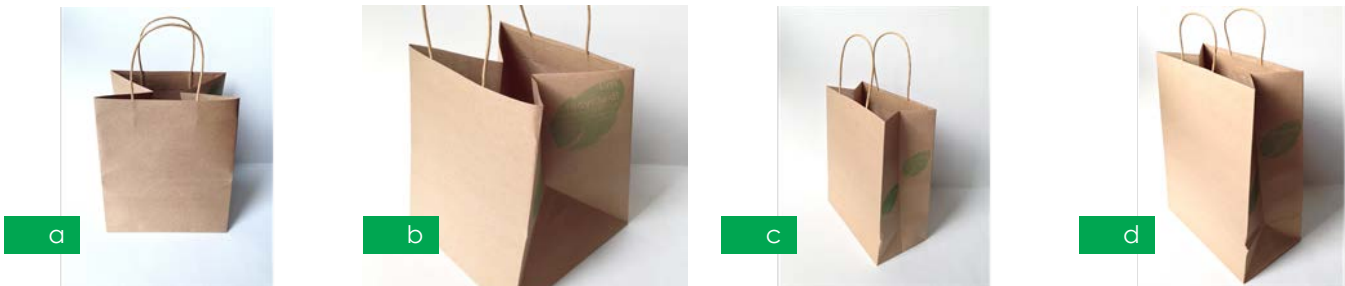

200gsm kraft paper bags

(a) square base bag, front view (b) square base bag, side view (c) small bag, side view (d) large bag, side view

product name	pack of 20
square base bag	$35.00 PB-THR26
small bag	$35.00 PB-THR29
large bag	$58.00 PB-THR42