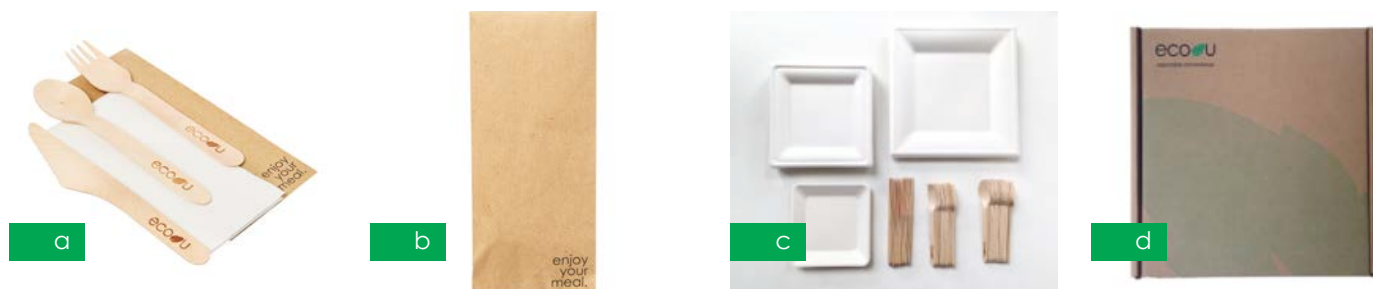

(a) 4-pc cutlery set (b) 4-pc cutlery set sleeve (c) party pack for 20 (d) party pack packaging (20 pax)

product name	per set	20 pax	100 pax
4-pc cutlery set	$0.90 WC-CSPP01	-	-
cutlery sleeves	-	$6.00 WC-CSR18	-
party pack	-	$23.00 PP-20PAX	$98.00 PP-100PAX