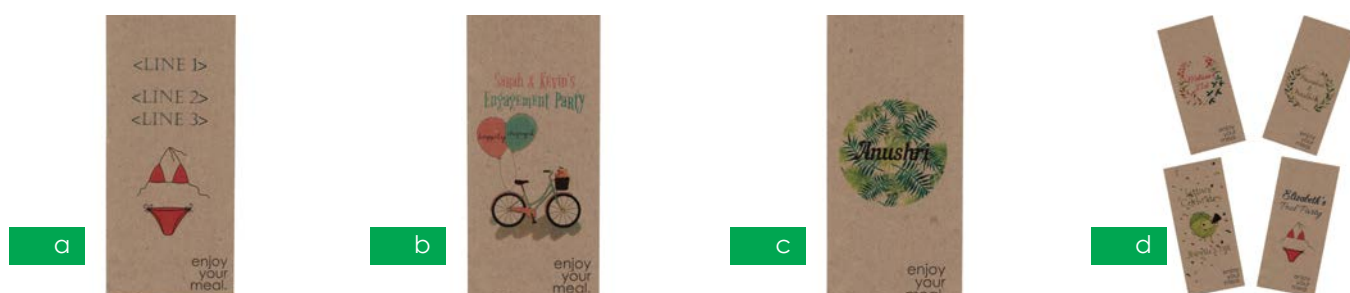

product name	per set	20 pax	100 pax
4-pc cutlery set	\$0.90 WC-CSPP01	-	-
cutlery sleeves	-	\$6.00 WC-CSR18	-
party pack	-	\$23.00 PP-20PAX	\$98.00 PP-100PAX

personalised cutlery sleeves

(a) red bikini - sample (b) happily engaged (c) palm leaves (d) available in 4 beautiful designs